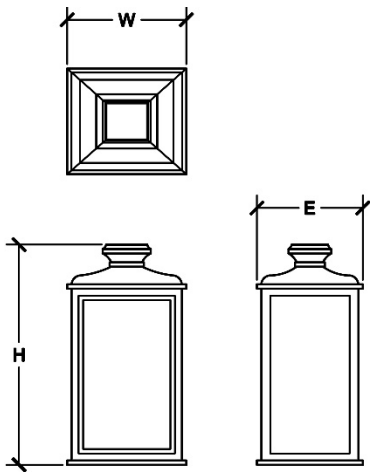

PRODUCT SPECIFICATIONS

Construction:

- Stainless Steel Material With Dark Bronze Powder Coat
- Clear Seedy Glass
- Mounted To Box With Cap Nuts
- Supplied With 8" Of Wire

Light Source:

- GU24 Fluorescent Or LED
- 1-26 Watts Max GU24
- 120 Volt
- Lamps Not Included

Notes:

- Listed For Wet Locations

JOB NAME:	
TYPE:	

Width: 6 3/4"
Height: 12 1/2"
Extension: 6"

Ordering Information

Example: SL-11100-BRZ

SL-11100	1-26	6 3/4"	120	BRZ
----------	------	--------	-----	-----