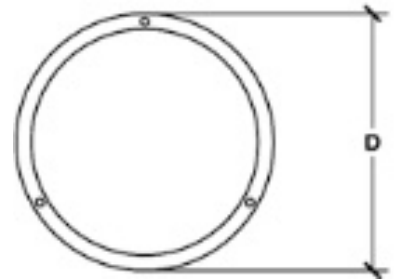

PRODUCT SPECIFICATIONS

Construction:

- Opal Acrylic Lens
- Oil Rubbed Bronze Plated Steel Frame
- White Powder Coated Steel Back-Plate

Light Source:

- LED 80 CRI 3000°K
- 12” 14 Watts -1050 lumens
- 14” =20 Watts -1400 Lumens
- Triac Dimmable Driver

Notes:

- Suitable For Damp Locations
- CEC Listing Approval (Scan Barcode Below)

JOB NAME:	
TYPE:	

SL-FM126BRZ-LED= 12” Diameter x 3 ½” Height
 SL-FM218BRZ-LED= 14 ¼” Diameter x 3 ½” Height

Ordering Information