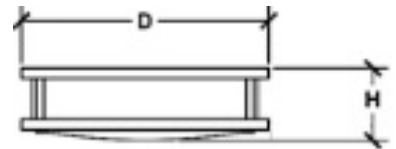

PRODUCT SPECIFICATIONS

Construction:

- Opal Acrylic Lens
- Oil Rubbed Bronze Plated Steel Frame
- White Powder Coated Steel Back-Plate

Light Source:

- LED 80 CRI 3000°K
- 12” 14 Watts -1050 lumens
- 14” =20 Watts -1400 Lumens
- Triac Dimmable Driver

Notes:

- Suitable For Damp Locations
- CEC Listing Approval (Scan Barcode Below)

JOB NAME:	
TYPE:	

SL-FM126BRZ-LED= 12” Diameter x 3 ½” Height
 SL-FM218BRZ-LED= 14 ¼” Diameter x 3 ½” Height

Ordering Information