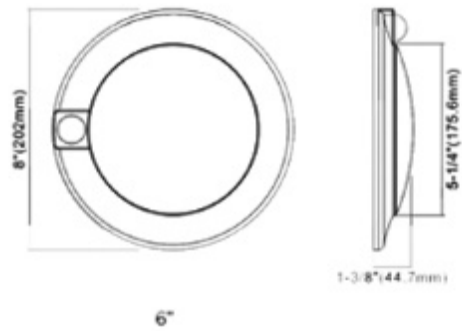

**PRODUCT SPECIFICATIONS**

**Construction:**

- Frosted Polycarbonate Diffuser
- White Powder-Coated Aluminum Construction

**Light Source:**

- 15 Watts LED 1000 Lumens
- 3000°K 120V 90 CRI
- Sensitive PIR Motion Sensor. Once Motion is Detected, The Fixture Will Operate At Full Brightness. Fixture Will Turn Off When Area Is Vacated.

**Notes:**

- Wet Location Listed
- Mount To Any 4" Junction Box
- ETL Approved
- California T24 JA8

JOB NAME:	
TYPE:	

**Diameter: 6"**  
**Height of Trim: 1 3/8"**

**Ordering Information**

Example: *SL-LED6015PIR-WH-J*

<b>SL-LED6015PIR</b>	<b>15W</b>	<b>6"</b>	<b>WH</b>	<b>J</b>
----------------------	------------	-----------	-----------	----------

SERIES	WATTAGE	DIAMETER	FINISH	TITLE 24
--------	---------	----------	--------	----------