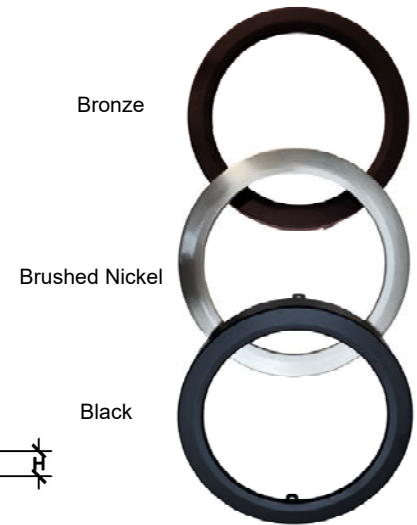

PRODUCT SPECIFICATIONS

Construction:

- Round Surface Mount
- Polycarbonate Housing
- Edge Lit LED
- White Or Silver Finish Options
- Clip-On Trims Option: Brushed Nickel, Bronze, Or Black Options

Light Source:

- 10 Watts LED 550 Lumens
- 3000°K Color Temperature >90 CRI
- Triac Dimmable Or 0-10V Dimming Option
- AC LED Driverless Technology

Notes:

- Wet Location
- 120 Volt
- Installation Safety Wire For Effortless Install.
- Installs to any 3" or 4" Junction Box
- Energy Star Listed
- California T24 JA8

JOB NAME:	
TYPE:	

Diameter: 5 3/8"
Height: 5/8"

Trim Options

Ordering Information

Example: SL-LED9060R-WH-J

SL-LED9060R	LED			J	
--------------------	------------	--	--	----------	--

SERIES	WATTAGE	DIMMING	FINISH	TITLE 24	CLIP-ON TRIMS
--------	---------	---------	--------	----------	---------------

SL-LED9060R	10Watts LED 550 Lumens	D0-0-10V	WH-White SIL-Silver	J-JA8	BN-SL-LED9060R-TRIM-BN BRZ-SL-LED9060R-TRIM-BRZ BK-SL-LED9060R-TRIM-BK
-------------	---------------------------	----------	------------------------	-------	--