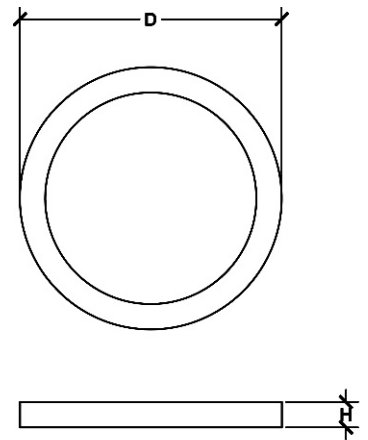

PRODUCT SPECIFICATIONS

Construction:

- Round Surface Mount
- Polycarbonate Housing
- White Finish
- Edge Lit LED

Light Source:

- 10 Watts LED 550 Lumens
- 3000°K Color Temperature >90 CRI
- Dimmable
- AC LED Driverless Technology

Notes:

- Wet Location
- 120 Volt
- Installation Safety Wire For Effortless Install.
- Installs to any 3" or 4" Junction Box
- Energy Star Listed
- California T24 JA8

JOB NAME:	
TYPE:	

Diameter: 5 3/8"
Height: 5/8"