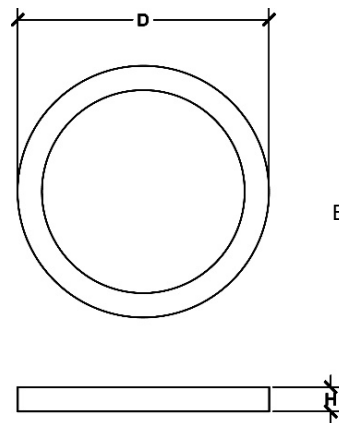

**PRODUCT SPECIFICATIONS**

**Construction:**

- Round Surface Mount
- Polycarbonate Housing
- Edge Lit LED
- White Finish
- Clip-On Trim Option: Brushed Nickel, Bronze, Or Black Options

**Light Source:**

- 15 Watts LED 900 Lumens
- Multi-Color Temperature: (2700K/3000K/3500K/4000K/5000K)
- 90 CRI 120 Volt / Triac Dimmable
- AC LED Driverless Technology

**Notes:**

- Wet Location
- Installation Safety Wire For Effortless Install.
- Installs to any 3" or 4" Junction Box
- Energy Star Listed
- California T24 JA8

JOB NAME:	
TYPE:	

**Diameter: 7 7/8"**  
**Height: 5/8"**