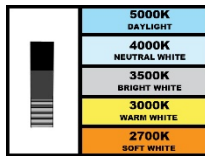

**PRODUCT SPECIFICATIONS**

**Construction:**

- Round Surface Mount
- Polycarbonate Housing
- Edge Lit LED
- White Finish
- Clip-On Trim Option: Brushed Nickel, Bronze, Or Black Options

**Light Source:**

- 15 Watts LED 900 Lumens
- Multi-Color Temperature: (2700K/3000K/3500K/4000K/5000K)
- 90 CRI 120 Volt / Triac Dimmable
- AC LED Driverless Technology

**Trim Options**

**Ordering Information**

Example: SL-LED9070R-WH-J-5C

<b>SL-LED9070R</b>	<b>LED</b>	<b>WH</b>	<b>J</b>	<b>5C</b>	
--------------------	------------	-----------	----------	-----------	--

SERIES	WATTAGE	FINISH	TITLE 24	COLOR TEMP.	CLIP-ON TRIMS
SL-LED9070R	15Watts LED 900 Lumens	WH-White	J-JA8	5C-Multi Color Temp. (2700K/3000K/ 3500K/4000K/ 5000K)	BN-SL-LED9070R- TRIM-BN BRZ-SL-LED9070R- TRIM-BRZ BK-SL-LED9070R- TRIM-BK