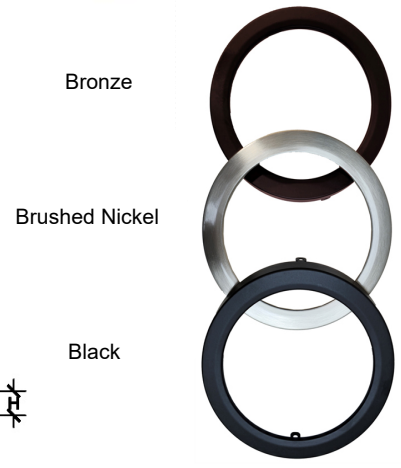

**PRODUCT SPECIFICATIONS**

**Construction:**

- Round Surface Mount
- Polycarbonate Housing
- Edge Lit LED
- White Finish
- Clip-On Trim Option: Brushed Nickel, Bronze, Or Black Options

**Light Source:**

- 15 Watts LED 900 Lumens
- Multi-Color Temperature: (2700K/3000K/3500K/4000K/5000K)
- 90 CRI 120 Volt / Triac Dimmable
- AC LED Driverless Technology

**Notes:**

- Wet Location
- Installation Safety Wire For Effortless Install.
- Installs to any 3" or 4" Junction Box
- Energy Star Listed
- California T24 JA8

JOB NAME:	
TYPE:	

**Diameter: 7 7/8"**  
**Height: 5/8"**

**Trim Options**

**Ordering Information**

Example: SL-LED9070R-WH-J-5C

<b>SL-LED9070R</b>	<b>LED</b>	<b>WH</b>	<b>J</b>	<b>5C</b>	
--------------------	------------	-----------	----------	-----------	--

SERIES	WATTAGE	FINISH	TITLE 24	COLOR TEMP.	CLIP-ON TRIMS
SL-LED9070R	15Watts LED 900 Lumens	WH-White	J-JA8	5C-Multi Color Temp. (2700K/3000K/ 3500K/4000K/ 5000K)	BN-SL-LED9070R- TRIM-BN BRZ-SL-LED9070R- TRIM-BRZ BK-SL-LED9070R- TRIM-BK