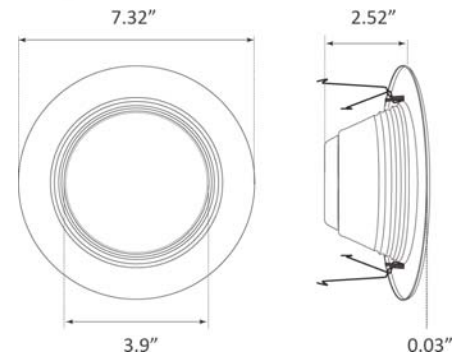

PRODUCT SPECIFICATIONS

**Construction:**

- White Trim And Baffle
- Die-Cast Durable Construction
- Deep Set Opal Acrylic Lens Minimizes Glare
- Unique Torsion Springs Compatible With Most 5" And 6" Housings
- Complete With E26 Medium Screw-Base Connector (**OPTIONAL/REMOVABLE**) For Easy Retro-Fit Of Incandescent Recessed Cans Or Direct Connection To Our RCLED6-ICA Recessed New Construction Housing

JOB NAME:	
TYPE:	

OPTIONAL E26 Base Included

Diameter: 7.32"

Ordering Information

Example: SL-RTLED56-J

SL-RT	LED	5/6	120	J
-------	-----	-----	-----	---

SERIES	Lamps	SIZE	VOLTAGE	TITLE 24
--------	-------	------	---------	----------