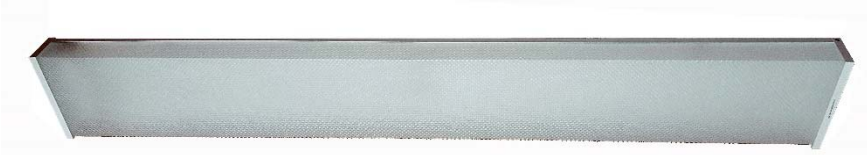

PRODUCT SPECIFICATIONS

Construction:

- Die-Formed Cold-Rolled Steel
- Acrylic Prismatic Diffuser
- Diffuser Hinges Open Both Sides

Lamps:

- 36 Watts LED 2925 Lumens
- 3000°K

Notes:

- 0-10V Dimming Option
- UL/cUL Listed

JOB NAME:	
TYPE:	

Width: 49"
Height: 2 1/2"
Extension: 6 1/2"

Ordering Information

Example: SL-WR36LED

SL-WR	36LED	49"	
SERIES	WATTAGE	SIZE	OPTIONS
SL-WR	36 Watts LED – 2925 Lumens	49"	D- 0-10V Dimming

425 North Fox Street San Fernando, CA 91340
(818) 365-8900 FAX (818) 365-2519
www.southlandlighting.net