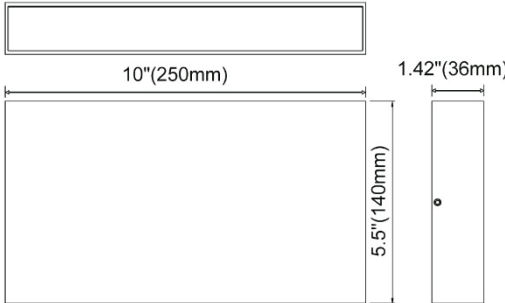

PRODUCT SPECIFICATIONS

Construction:

- Solid Aluminum Body With Frosted Glass Diffuser
- Black Finish 120V

Light Source:

- LED 24 Watts 2400 Lumens
- Up/Down Light
- 2700/3000/3500/4000/5000K Color Temperature Adjustable
- CRI 90
- Triac Dimmable

Notes:

- ETL Listed
- IP65 Wet Location
- ADA Compliant
- California T24 JA8

JOB NAME:	
TYPE:	

Width: 10"
Height: 5 1/2"
Extension: 1 3/8"

Ordering Information

Example: SL-OW6606-BK-5CCT

SL-OW6606	LED	BK	120V	5CCT
SERIES	WATTAGE	FINISH	VOLTAGE	COLOR TEMP.
SL-OW6606	24 Watts LED-2400 Lumens	BK-Black	120V	5CCT-2700/3000/3500/4000/5000K