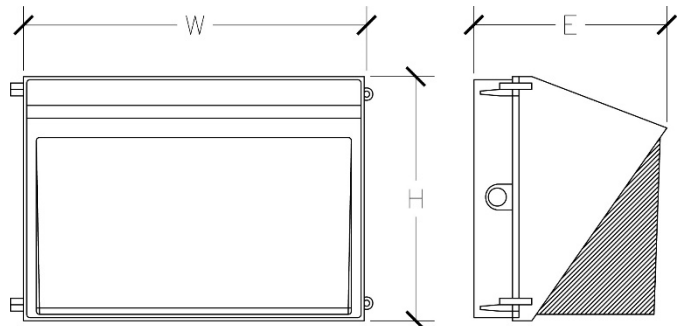

PRODUCT SPECIFICATIONS

Construction:

- Aluminum And Temper Glass Housing
- Powder Coat Dark Bronze Finish
- Front Shield Option
- 1/2" Hubs For Mounting Versatility
- 120° Beam Angle
- Includes Mounting Hardware
- Wide Forward Throw Distribution

Light Source:

- LED 80 Watts 7200 Lumens
- 3000°K, Or 5000°K Color Temperature
- CRI >80

Notes:

- 70.000 Hour Rated Life
- Wet Location IP65

JOB NAME:	
TYPE:	

Width: 13 1/4"
Height: 9 1/2"
Extension: 7 1/2"

Ordering Information

Example: SL-WP-80LED-50K

SL-WP	80LED		120-277	DB	
--------------	--------------	--	----------------	-----------	--

SERIES	WATTAGE	COLOR TEMP.	VOLTAGE	OPTIONS	SHIELD
--------	---------	-------------	---------	---------	--------