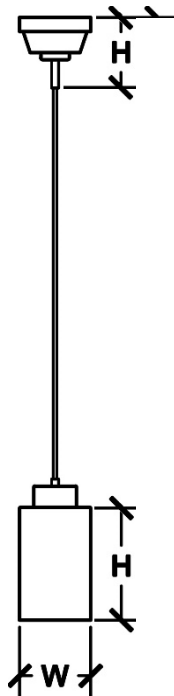

**PRODUCT SPECIFICATIONS**

**Construction:**

- Chrome Finish
- Opal Glass
- Rod Suspended
- Hang Straight Swivel for Slanted Ceilings
- Supplied with 3-12" and 1-6" Joinable Rods

**Light Source:**

- GU24 Fluorescent Or LED

**Notes:**

- ETL Listed

JOB NAME:	
TYPE:	

**Width:** 4"  
**Overall Height:** 13 1/2" To 51 1/2"  
**Canopy Height:** 1"  
**Glass Height:** 5 3/4"

**Ordering Information**

*Example: SL-61160-CH*

<b>SL-61160</b>	<b>GU24</b>	<b>4"</b>	<b>120</b>	<b>CH</b>
SERIES	LAMP	WIDTH	VOLTAGE	OPTIONS
SL-61160	GU24	4"	120	CH -Chrome