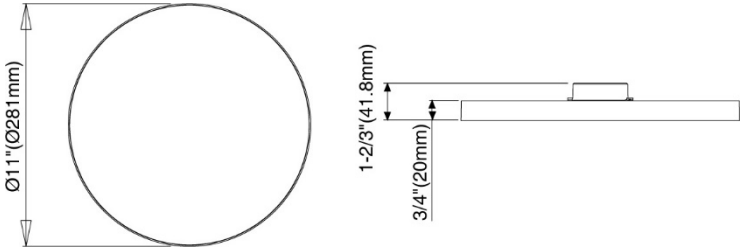

PRODUCT SPECIFICATIONS

Construction:

- 11" Round Aperture
- Aluminum Material
- White Finish

Light Source:

- 20 Watts LED 1500 Lumens
- Triac Dimmable
- 120/277V 3000°K 90 CRI

Notes:

- Mounts To Any 3" Or 4" Junction Box
- Wet Location
- ETL Approved
- California T24 JA8
- Energy Star Approved

JOB NAME:	
TYPE:	

Diameter: 11"
Height of Trim: 3/4"
Total Height: 1 2/3"

This fixture is designed to operate with most standard dimmers. It is recommended to use a LED dimmer. Fixture is confirmed to work with Triac and ELV dimmers. This does not imply any guarantee or warranty of compatibility with a particular application. Unlisted dimmers do not imply non-compatibility.

Ordering Information

Example: *SL-LED1120-WH-J*

SL-LED1120	WH	J
-------------------	-----------	----------

SERIES	WATTAGE	DIAMETER	FINISH	TITLE 24
--------	---------	----------	--------	----------

SL-LED1120	20W LED-1500 Lumens	11"	WH-White	J-JA8
------------	---------------------	-----	----------	-------