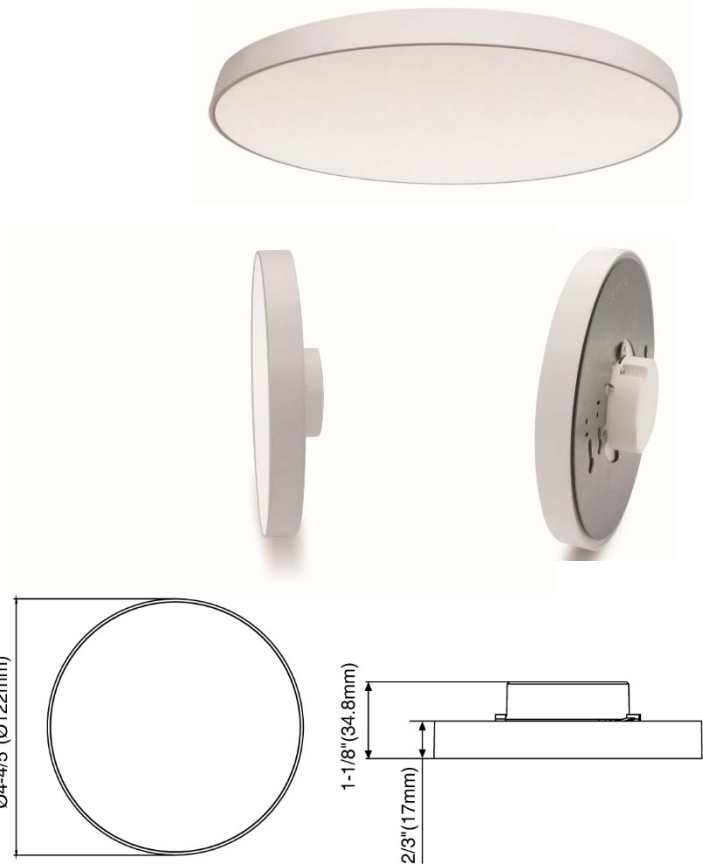

PRODUCT SPECIFICATIONS

Construction:

- 5" Round Aperture
- Aluminum Material
- White Or Black Finish

Light Source:

- 12 Watts LED 750 Lumens
- Triac Dimmable 120V Only
- 0-10V Dimming 120/277V (White Finish Only)
- 3000°K 90 CRI

Notes:

- Mounts To Any 3" Or 4" Junction Box
- Wet Location
- ETL Approved
- California T24 JA8
- Energy Star Approved

JOB NAME:	
TYPE:	

Diameter: 4 4/5"
Height of Trim: 2/3"
Total Height: 1 1/8"

Ordering Information

Example: *SL-LED5012-WH-J*

SL-LED5012		J	
-------------------	--	----------	--

SERIES	WATTAGE	DIAMETER	FINISH	TITLE 24	DIMMING
--------	---------	----------	--------	----------	---------

SL-LED5012	12W LED-750 Lumens	4 4/5"	WH-White BK-Black	J-JA8	0-10-0-10V Dimming (White Finish / 120/277V Only)
------------	--------------------	--------	----------------------	-------	---